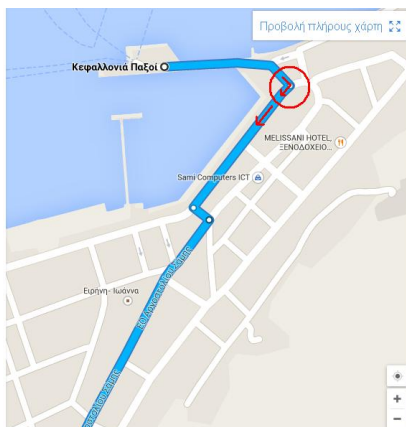

Directions from the port of Sami to Ideales Resort

Distance = 33.80 km / 20.96 miles

Driving time = 49 min

Ideales Resort Address : Trapezaki, Mousata, 281 00, Kefalonia

Ideales Resort coordinates : N 38° 07.555', E 20° 36.178'

- **0.40 km turn right** driving out of the port of Sami.

- **0.20 km turn left** and then **straight right** . Follow the sign to **Argostoli** (there is a sign in front of you).
- After **17.90 km turn left** (see attached photograph).

- **3.00 km** later, **go right** following the sign **to Argostoli** (see attached photograph).

- **9.60 km** later, **turn left** following the sign **to Livatho** (see attached photograph).

- **0.90 km** thereafter, **turn right** (see attached photograph).

- **0.85 km** later, **turn left**.
- After **5.20 km**, **go left** following the "Ideales Resort" sign .
- **0.36 km** thereafter **turn left** again.
- After **50 m**, you will see the **Ideales Resort** entrance on your left.
- You have now entered Ideales Resort. Job well done! Hooray! Please refer to the main plan we have sent you in order to locate easily your Villa. Welcome to your Ideales Resort Villa!