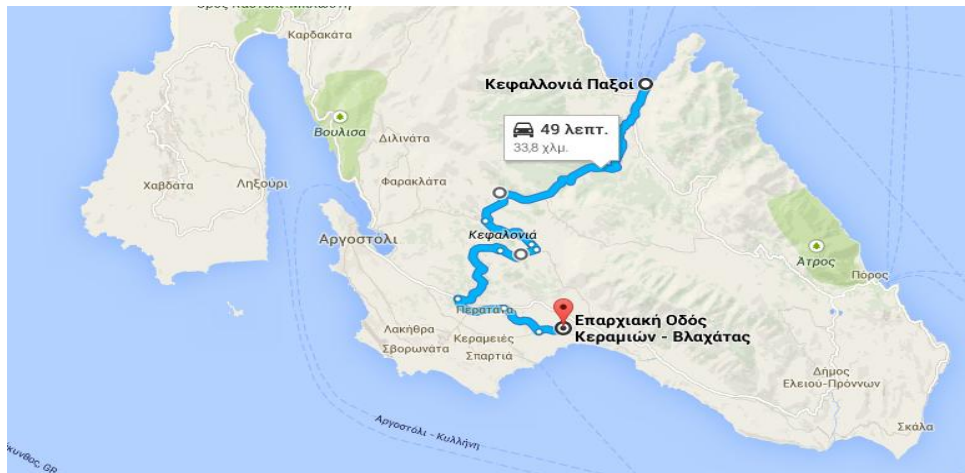

Directions from the port of Sami to Ideales Resort

Distance = 33.80 km / 20.96 miles

Driving time = 49 min

Ideales Resort Address : Trapezaki, Mousata, 281 00, Kefalonia

Ideales Resort coordinates : N 38° 07.555', E 20° 36.178'

- **0.40 km turn right** driving out of the port of Sami.

- **0.20 km turn left** and then **straight right** . Follow the sign to **Argostoli** (there is a sign in front of you).
- After **17.90 km turn left** (see attached photograph).

- **3.00 km** later, **go right** following the sign **to Argostoli** (see attached photograph).

- **9.60 km** later, **turn left** following the sign **to Livatho** (see attached photograph).

- **0.90 km** thereafter, **turn right** (see attached photograph).

- **0.85 km** later, **turn left**.
- After **5.20 km**, **go left** following the "Ideales Resort" sign .
- **0.36 km** thereafter **turn left** again.
- After **50 m**, you will see the **Ideales Resort** entrance on your left.
- You have now entered Ideales Resort. Job well done! Hooray! Please refer to the main plan we have sent you in order to locate easily your Villa. Welcome to your Ideales Resort Villa!