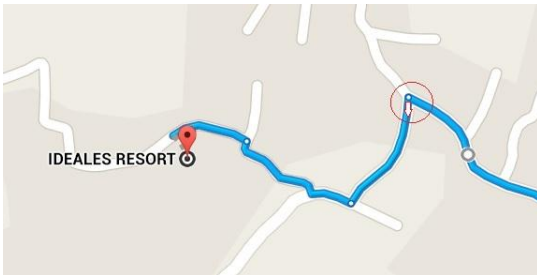

Directions from Poros port to Ideales Resort

Distance = 29 km / 17.2 miles

Driving time = 41 min

Ideales Resort Address : Trapezaki, Mousata, 281 00, Kefalonia

Ideales Resort coordinates : N 38° 07.555', E 20° 36.178'

- 0.4 km **turn right** driving out the port of Poros.
- 0.9 km **turn left** to the main street following the sign to **Argostoli** (there is a sign in front of you).
- After 2.7 km **turn left** following the sign "**Argostoli**" (see attached photograph).

- 23.34 km later, **go left** before "**Mousata**" village (see attached photograph).

- **0.55 km** later, on the crossroad **turn right** and then **straight left**.
- **0.23 km** thereafter, **turn right** on the next crossroad (see attached photograph).

- **0.55 km** later, **turn left** following the sign "Ideales Resort".
- After **0.1 km**, **go right**.
- **0.03 km** thereafter **turn right** again.
- After **70 m**, you will see the **Ideales Resort** entrance on your left.
- **You have now entered Ideales Resort. Job well done! Hooray! Please refer to the main plan we have sent you in order to locate easily your Villa. Welcome to your Ideales Resort Villa!**