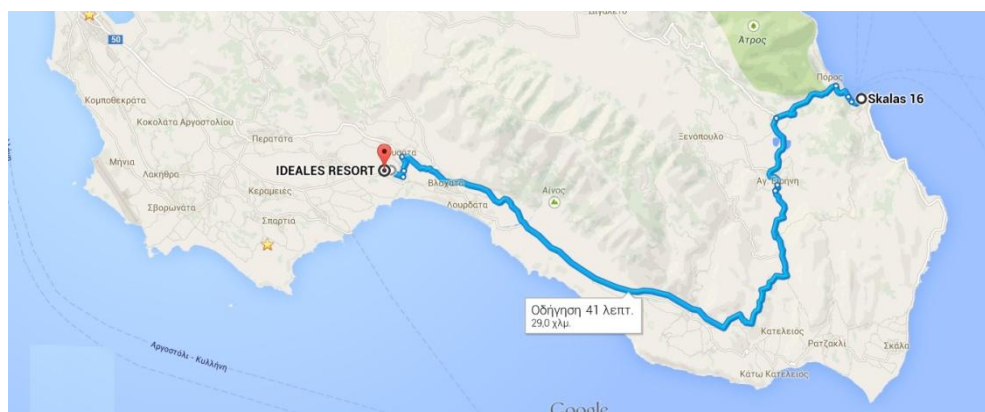

Directions from Poros port to Ideales Resort

Distance = 29 km / 17.2 miles

Driving time = 41 min

Ideales Resort Address : Trapezaki, Mousata, 281 00, Kefalonia

Ideales Resort coordinates : N 38° 07.555', E 20° 36.178'

- 0.4 km **turn right** driving out the port of Poros.
- 0.9 km **turn left** to the main street following the sign to **Argostoli** (there is a sign in front of you).
- After 2.7 km **turn left** following the sign "**Argostoli**" (see attached photograph).

- 23.34 km later, **go left** before "**Mousata**" village (see attached photograph).

- **0.55 km** later, on the crossroad **turn right** and then **straight left**.
- **0.23 km** thereafter, **turn right** on the next crossroad (see attached photograph).

- **0.55 km** later, **turn left** following the sign "Ideales Resort".
- After **0.1 km**, **go right**.
- **0.03 km** thereafter **turn right** again.
- After **70 m**, you will see the **Ideales Resort** entrance on your left.
- **You have now entered Ideales Resort. Job well done! Hooray! Please refer to the main plan we have sent you in order to locate easily your Villa. Welcome to your Ideales Resort Villa!**