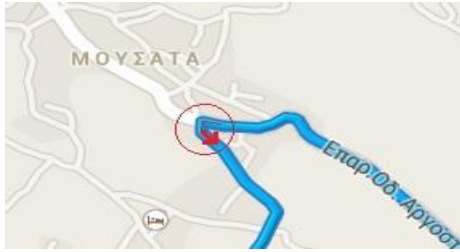

Directions from Poros port to Ideales Resort

Distance = 29 km / 17.2 miles

Driving time = 41 min

Ideales Resort Address : Trapezaki, Mousata, 281 00, Kefalonia

Ideales Resort coordinates : N 38° 07.555', E 20° 36.178'

- 0.4 km **turn right** driving out the port of Poros.
- 0.9 km **turn left** to the main street following the sign to **Argostoli** (there is a sign in front of you).
- After 2.7 km **turn left** following the sign "**Argostoli**" (see attached photograph).

- 23.34 km later, **go left** before "**Mousata**" village (see attached photograph).

- **0.55 km** later, on the crossroad **turn right** and then **straight left**.
- **0.23 km** thereafter, **turn right** on the next crossroad (see attached photograph).

- **0.55 km** later, **turn left** following the sign "Ideales Resort".
- After **0.1 km**, **go right**.
- **0.03 km** thereafter **turn right** again.
- After **70 m**, you will see the **Ideales Resort** entrance on your left.
- **You have now entered Ideales Resort. Job well done! Hooray! Please refer to the main plan we have sent you in order to locate easily your Villa. Welcome to your Ideales Resort Villa!**