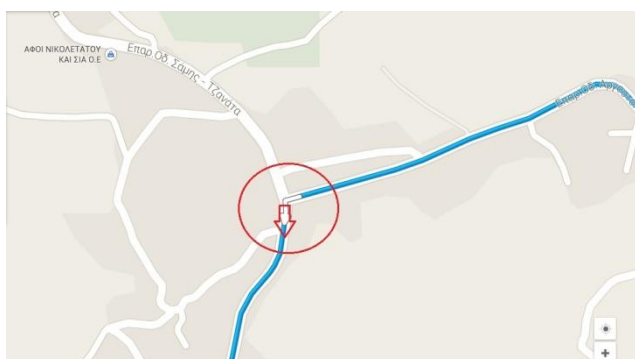

Directions from Poros port to Ideales Resort

Distance = 29 km / 17.2 miles

Driving time = 41 min

Ideales Resort Address : Trapezaki, Mousata, 281 00, Kefalonia

Ideales Resort coordinates : N 38° 07.555', E 20° 36.178'

- 0.4 km **turn right** driving out the port of Poros.
- 0.9 km **turn left** to the main street following the sign to **Argostoli** (there is a sign in front of you).
- After 2.7 km **turn left** following the sign "**Argostoli**" (see attached photograph).

- 23.34 km later, **go left** before "**Mousata**" village (see attached photograph).

- **0.55 km** later, on the crossroad **turn right** and then **straight left**.
- **0.23 km** thereafter, **turn right** on the next crossroad (see attached photograph).

- **0.55 km** later, **turn left** following the sign "Ideales Resort".
- After **0.1 km**, **go right**.
- **0.03 km** thereafter **turn right** again.
- After **70 m**, you will see the **Ideales Resort** entrance on your left.
- **You have now entered Ideales Resort. Job well done! Hooray! Please refer to the main plan we have sent you in order to locate easily your Villa. Welcome to your Ideales Resort Villa!**