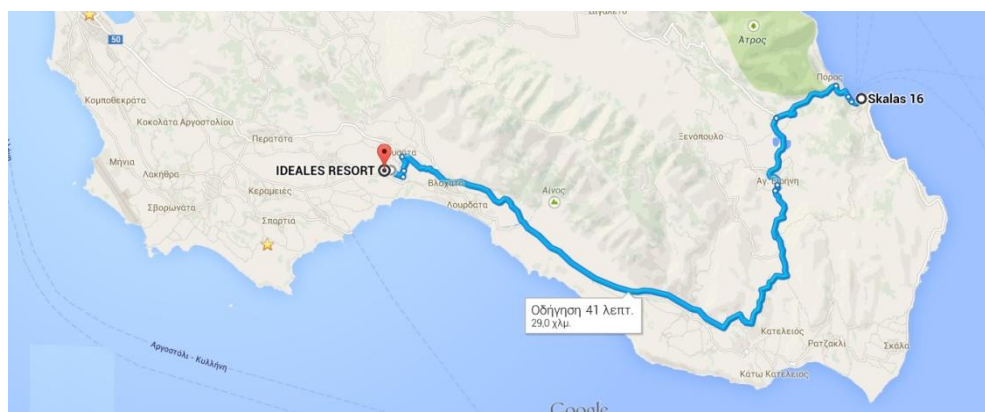

SIT BACK, RELAX & LET THE JOURNEY BEGIN...

For any assistance, please call : 0030 26710 29 222 or 0030 6994 261 764

Directions from Poros port to Ideales Resort

Distance = 29 km / 17.2 miles

Driving time = 41 min

Ideales Resort Address : Trapezaki, Mousata, 281 00, Kefalonia

Ideales Resort coordinates : N 38° 07.555', E 20° 36.178'

- **0.4 km turn right** driving out the port of Poros.
- **0.9 km turn left** to the main street following the sign to **Argostoli** (there is a sign in front of you).
- After **2.7 km turn left** following the sign "**Argostoli**" (see attached photograph).

SIT BACK, RELAX & LET THE JOURNEY BEGIN...

For any assistance, please call : 0030 26710 29 222 or 0030 6994 261 764

Directions from the port of Sami to Ideales Resort

Distance = 33.80 km / 20.96 miles

Driving time = 49 min