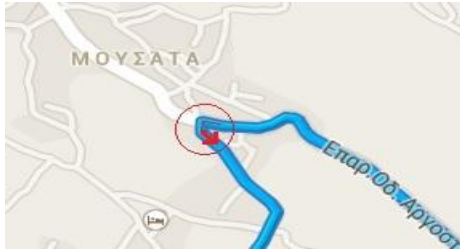

SIT BACK, RELAX & LET THE JOURNEY BEGIN...

For any assistance, please call : 0030 26710 29 222 or 0030 6994 261 764

Directions from Poros port to Ideales Resort

Distance = 29 km / 17.2 miles

Driving time = 41 min

Ideales Resort Address : Trapezaki, Mousata, 281 00, Kefalonia

Ideales Resort coordinates : N 38° 07.555', E 20° 36.178'

- **0.4 km turn right** driving out the port of Poros.
- **0.9 km turn left** to the main street following the sign to **Argostoli** (there is a sign in front of you).
- After **2.7 km turn left** following the sign "**Argostoli**" (see attached photograph).

- **23.34 km later, go left** before "**Mousata**" village (see attached photograph).

- **0.55 km** later, on the crossroad **turn right** and then **straight left**.
- **0.23 km** thereafter, **turn right** on the next crossroad (see attached photograph).

SIT BACK, RELAX & LET THE JOURNEY BEGIN...

For any assistance, please call : 0030 26710 29 222 or 0030 6994 261 764

Directions from the port of Sami to Ideales Resort

Distance = 33.80 km / 20.96 miles

Driving time = 49 min