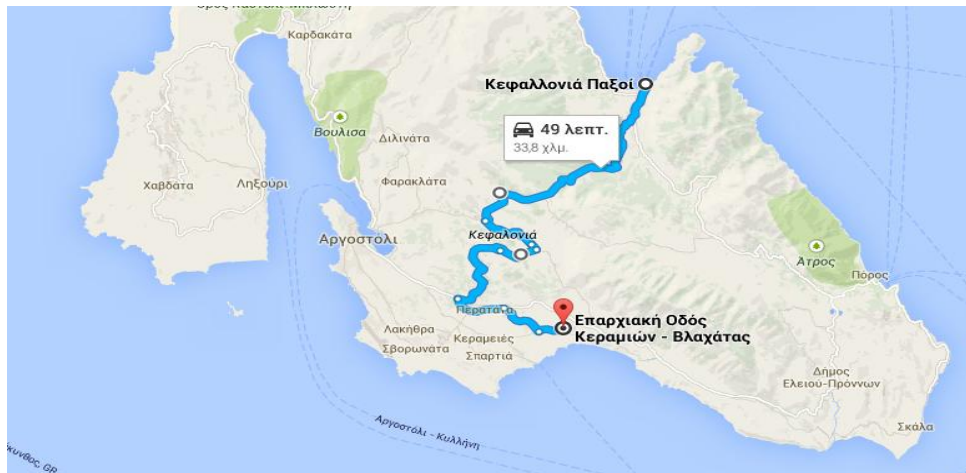

SIT BACK, RELAX & LET THE JOURNEY BEGIN...

For any assistance, please call : 0030 26710 29 222 or 0030 6994 261 764

Directions from Poros port to Ideales Resort

Distance = 29 km / 17.2 miles

Driving time = 41 min

SIT BACK, RELAX & LET THE JOURNEY BEGIN...

For any assistance, please call : 0030 26710 29 222 or 0030 6994 261 764

Directions from the port of Sami to Ideales Resort

Distance = 33.80 km / 20.96 miles

Driving time = 49 min

Ideales Resort Address : Trapezaki, Mousata, 281 00, Kefalonia

Ideales Resort coordinates : N 38° 07.555', E 20° 36.178'

- **0.40 km turn right** driving out of the port of Sami.

- **0.20 km turn left** and then **straight right** . Follow the sign to **Argostoli** (there is a sign in front of you).
- After **17.90 km turn left** (see attached photograph).

➤ **3.00 km later, go right** following the sign *to Argostoli* (see attached photograph).

➤ **9.60 km later, turn left** following the sign *to Livatho* (see attached photograph).

➤ **0.90 km thereafter, turn right** (see attached photograph).