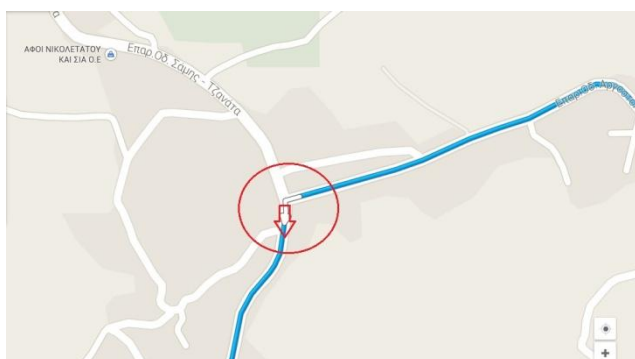

- **23.34 km later, go left** before "**Mousata**" village (see attached photograph).