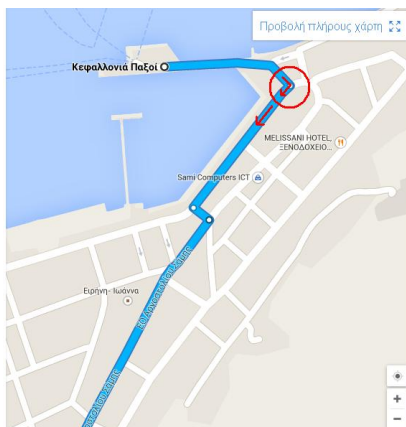

SIT BACK, RELAX & LET THE JOURNEY BEGIN...

For any assistance, please call : 0030 26710 29 222 or 0030 6994 261 764

Directions from Poros port to Ideales Resort

Distance = 29 km / 17.2 miles

Driving time = 41 min

- **0.55 km** later, **turn left** following the sign "Ideales Resort".
- After **0.1 km**, **go right**.
- **0.03 km** thereafter **turn right** again.
- After **70 m**, you will see the **Ideales Resort** entrance on your left.
- **You have now entered Ideales Resort. Job well done! Hooray! Please refer to the main plan we have sent you in order to locate easily your Villa. Welcome to your Ideales Resort Villa!**

SIT BACK, RELAX & LET THE JOURNEY BEGIN...

For any assistance, please call : 0030 26710 29 222 or 0030 6994 261 764

Directions from the port of Sami to Ideales Resort

Distance = 33.80 km / 20.96 miles

Driving time = 49 min

Ideales Resort Address : Trapezaki, Mousata, 281 00, Kefalonia

Ideales Resort coordinates : N 38° 07.555', E 20° 36.178'

- **0.40 km turn right** driving out of the port of Sami.

- **0.20 km turn left** and then **straight right** . Follow the sign to **Argostoli** (there is a sign in front of you).
- After **17.90 km turn left** (see attached photograph).