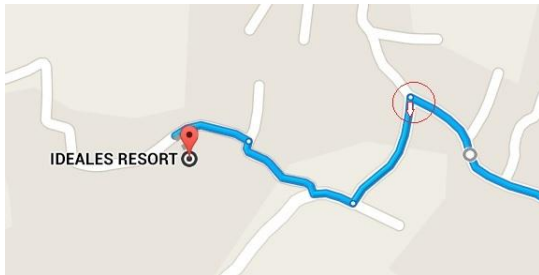

SIT BACK, RELAX & LET THE JOURNEY BEGIN...

For any assistance, please call : 0030 26710 29 222 or 0030 6994 261 764

Directions from Poros port to Ideales Resort

Distance = 29 km / 17.2 miles

Driving time = 41 min

Ideales Resort Address : Trapezaki, Mousata, 281 00, Kefalonia

Ideales Resort coordinates : N 38° 07.555', E 20° 36.178'

- **0.4 km turn right** driving out the port of Poros.
- **0.9 km turn left** to the main street following the sign to **Argostoli** (there is a sign in front of you).
- After **2.7 km turn left** following the sign "**Argostoli**" (see attached photograph).

- **0.55 km** later, **turn left** following the sign "Ideales Resort".
- After **0.1 km**, **go right**.
- **0.03 km** thereafter **turn right** again.
- After **70 m**, you will see the **Ideales Resort** entrance on your left.
- **You have now entered Ideales Resort. Job well done! Hooray! Please refer to the main plan we have sent you in order to locate easily your Villa. Welcome to your Ideales Resort Villa!**

SIT BACK, RELAX & LET THE JOURNEY BEGIN...

For any assistance, please call : 0030 26710 29 222 or 0030 6994 261 764

Directions from the port of Sami to Ideales Resort

Distance = 33.80 km / 20.96 miles

Driving time = 49 min